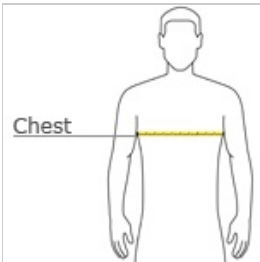

- 2.1-ounce, 100% polyester mesh
- White mesh reverse
- Double-needle hem
- Double-layer construction with open, individually hemmed layers for easy decoration

**Due to the nature of 100% polyester performance fabrics, special care must be taken throughout the screen printing process.*

CARE INSTRUCTIONS

Machine wash cold with like colors. Do not bleach. Tumble dry low. Warm iron if necessary.

front

back

HOW TO MEASURE

CHEST WIDTH

Measure under the arm and around the fullest part of the chest with arms down, keeping tape horizontal.