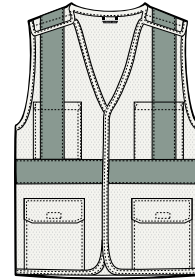

ANSI Class 2 Breakaway Mesh Safety Vest

Front

Back

CSV404

- ANSI/ISEA 107-2004 certified Class 2
- 100% polyester mesh for breathability
- Dyed-to-match binding
- 5-point hook and loop breakaway at shoulders, sides and front closure
- 2-in. wide reflective taping on front and back
- Chest and lower pockets for pen and tools

Care Instructions:
Do Not Bleach
Tumble Dry low
Permanent Press
Do Not Iron
Do Not Dry Clean

Finished Measurements in Inches

Size	XS	S	M	L	XL	2X	3X	4X
Chest	23	24 1/2	26	27 1/2	29	30 1/2	32 1/2	34 1/2
Length	28 1/2	29	29 1/2	30	31	32	32 1/2	33