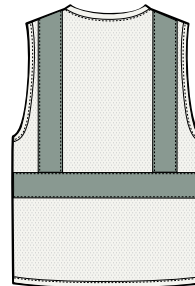

ANSI Class 2 Breakaway Mesh Safety Vest

Front

Back

CSV404

- ANSI/ISEA 107-2004 certified Class 2
- 100% polyester mesh for breathability
- Dyed-to-match binding
- 5-point hook and loop breakaway at shoulders, sides and front closure
- 2-in. wide reflective taping on front and back
- Chest and lower pockets for pen and tools

Care Instructions:
Do Not Bleach
Tumble Dry low
Permanent Press
Do Not Iron
Do Not Dry Clean

Finished Measurements in Inches

Size	XS	S	M	L	XL	2X	3X	4X
Chest	23	24 1/2	26	27 1/2	29	30 1/2	32 1/2	34 1/2
Length	28 1/2	29	29 1/2	30	31	32	32 1/2	33