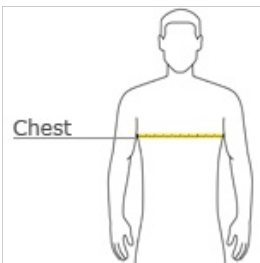

- 6.1-ounce, 100% cotton)
- 50/50 cotton/poly (Dark Heather, Safety Pink, Safety Green, Safety Orange, Heathered Cardinal, Heathered Indigo, Heathered Navy, Heathered Sapphire)
- 99/1 cotton/poly (Ash)
- 90/10 cotton/poly (Sports Grey, Antique Cherry Red, Antique Irish Green, Antique Royal)
- Seamless double-needle 7/8" collar
- Double-needle sleeves and hem
- Taped neck and shoulders
- Tubular

HOW TO MEASURE

CHEST WIDTH

Measure under the arm and around the fullest part of the chest with arms down, keeping tape horizontal.

SIZE CHART

	S	M	L	XL	2XL	3XL	4XL	5XL
Chest	34-36	38-40	42-44	46-48	50-52	54-56	58-60	62-64