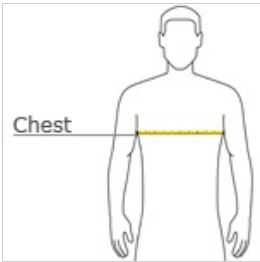

Youth Ultra Cotton® Long Sleeve T-Shirt. 2400B

- 6.1-ounce, 100% cotton
- 99/1 cotton/poly (Ash)
- 90/10 cotton/poly (Sport Grey)
- Double-needle neck and hem
- Taped neck and shoulders
- Rib knit cuffs

front

back

HOW TO MEASURE

CHEST WIDTH
Measure under the arm and around the fullest part of the chest with arms down, keeping tape horizontal.

SIZE CHART

	S	M	L	XL
Size	6/8	10/12	14/16	18/20

COLOR INFORMATION