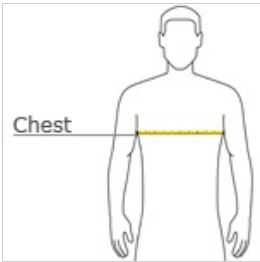

Youth Ultra Cotton® Long Sleeve T-Shirt. 2400B

- 6.1-ounce, 100% cotton
- 99/1 cotton/poly (Ash)
- 90/10 cotton/poly (Sport Grey)
- Double-needle neck and hem
- Taped neck and shoulders
- Rib knit cuffs

front

back

HOW TO MEASURE

CHEST

With arms down at sides, measure around the upper body, under arms and over the fullest part of the chest.

SIZE CHART

	S	M	L	XL
Size	6/8	10/12	14/16	18/20

COLOR INFORMATION