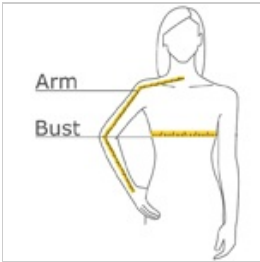

HOW TO MEASURE

BUST

Measure under the arm and around the fullest part of the bust with arms down, keeping tape horizontal.

ARM

Place hand on hip. Start at the center of the back of the neck and measure across the shoulder, to the elbow, and then down to the wrist.

SIZE CHART

	3XL	4XL	5XL	6XL	S	M	L	XL	XS	XXL
Size	24/26	28/30	32/34	36/38	4/6	8/10	12/14	16/18	2	20/22
Bust	48-51	52-55	56-59	60-63	35-36	37-38	39-41	42-44	32-34	45-47
Arm	33 3/8 - 33 3/4	33 3/4 - 34 1/2	34 1/4 - 34 3/4	34 1/2 - 35	30 3/4 - 31 1/2	31 1/2 - 32	32 - 32 1/2	32 1/2 - 33	30 - 30 3/4	33 - 33 3/8

COLOR INFORMATION

Athletic Gold/ Light Stone	Black/ Light Stone	Light Stone	Bright Lavender	Burgundy/ Light Stone	Classic Navy/ Light Stone	Light Stone	Clover Green	Court Green	Dark Green/ Navy	Navy	Deep Berry	Hibiscus	Light Blue/ Light Stone
	PMS NTR BLACK C		PMS 2635C		PMS 433C		PMS 7763C	PMS 7724C			PMS 7650C	PMS 2348C	
Light Pink	Light Stone/ Classic Navy	Classic Navy	Maui Blue	Mediterranean Blue	Navy/ Light Stone	Light Stone	Purple/ Light Stone	Light Stone	Red/ Light Stone	Light Stone	Royal/ Classic Navy	Classic Navy	Steel Grey/ Light Stone
PMS 196C			PMS 2200C	PMS 2118C	PMS 533c				PMS 187C		PMS 7687 C		Stone
													Stone
													PMS 467 C
													Strong Blue
													PMS 2133C
Teal Green	Texas Orange/ Light Stone	Light Stone	Tropical Pink	Ultramarine Blue	White/ Light Stone	Light Stone	Yellow						
PMS 7715C			PMS 2452C	PMS 7455C			PMS 7401C