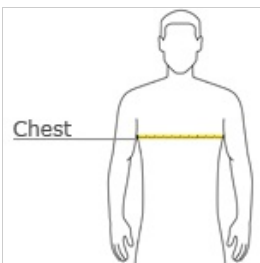

- 3.8-ounce, 100% polyester with PosiCharge technology
- Removable tag for comfort and relabeling
- Set-in sleeves

Given the extreme heat required for sublimation, please consult with your decorator. It is highly recommended to sample test product by color before production.

HOW TO MEASURE

CHEST WIDTH

Measure under the arm and around the fullest part of the chest with arms down, keeping tape horizontal.

SIZE CHART

	XS	S	M	L	XL	2XL	3XL	4XL
Chest	32-34	35-37	38-40	41-43	44-46	47-49	50-53	54-57