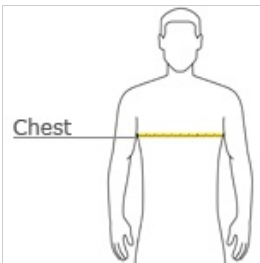

- 3.8-ounce, 100% polyester interlock with PosiCharge technology
- Removable tag for comfort and relabeling
- Set-in sleeves

*Given the extreme heat required for sublimation, please consult with your decorator. It is highly recommended to sample test product by color before production.*

### HOW TO MEASURE

#### CHEST WIDTH

Measure under the arm and around the fullest part of the chest with arms down, keeping tape horizontal.

### SIZE CHART

|       | XS    | S     | M     | L     | XL    |
|-------|-------|-------|-------|-------|-------|
| Size  | 4     | 6/8   | 10/12 | 14/16 | 18/20 |
| Chest | 25-26 | 26-28 | 28-30 | 30-32 | 32-35 |