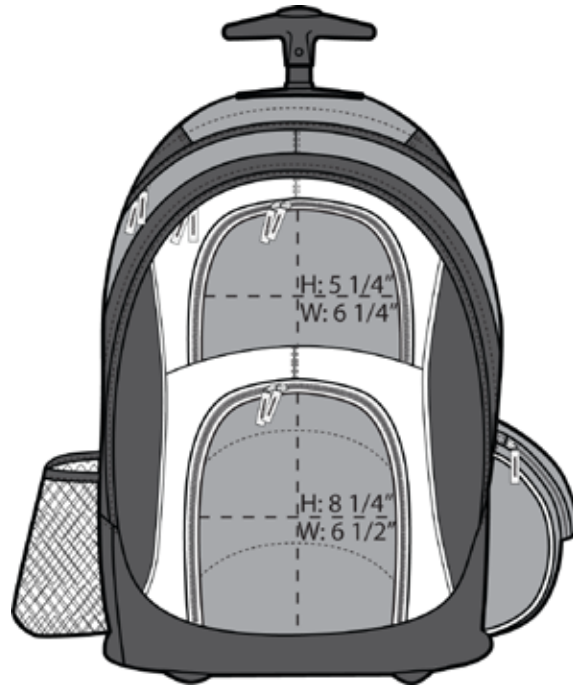

Front View

Note: Best graphic placement should be per the embellisher/screen printer recommendations.