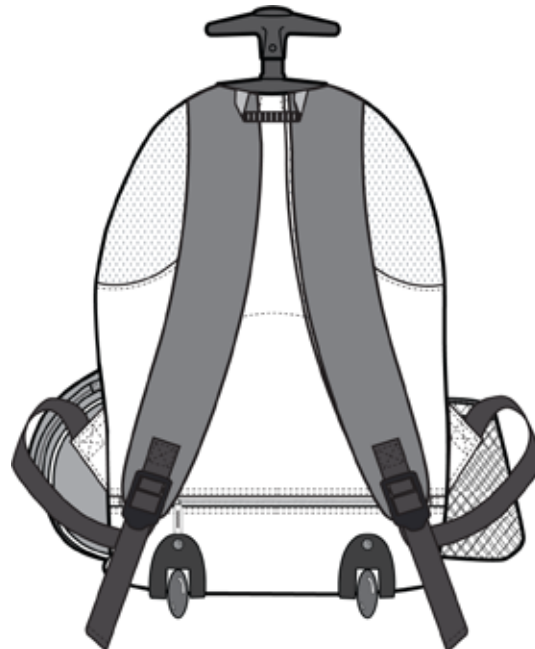

- 600 denier polyester with ripstop accents and reinforced bottom
- Two large front pockets, side pockets and mesh water bottle holder
- Padded and lined zippered pocket
- One-hand push button pulley system for easy use and stowage; handle extends to 18.5"
- Smooth, durable inline skate wheels
- Dimensions: 18.5"h x 13"w x 7.9"d; Approx. 1,900 cubic inches

Note: Bags not intended for use by children 12 and under.

---

### **COLOR**

Grey/ Black  
PMS CL GY 10 C

Front View

Back View

Note: Best graphic placement should be per the embellisher/screen printer recommendations.