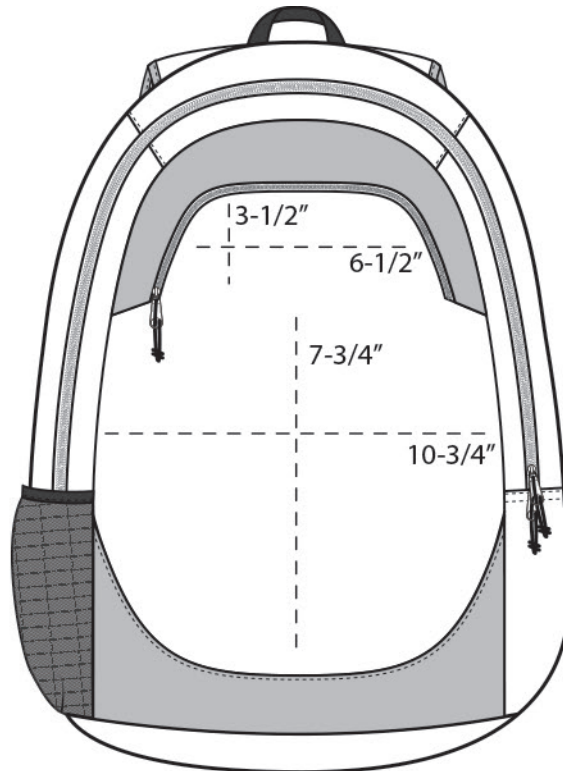

- 600D poly canvas; 200D poly PVC fishnet dobby
- Front zippered pocket
- Interior laptop pocket in main compartment
- Lightly padded shoulder straps
- Side mesh pocket
- Laptop sleeve dimensions: 12.5”h x 12.75”w; fits most 15” laptops
- Dimension: 17.5”h x 12.75”w x 6.25”d; Approx. 1,395 cubic inches

Note: Bags not intended for use by children 12 and under.

---

**COLOR INFORMATION**

Black  
NTR BLACK C

Rich Red/Black  
207C/NTR  
BLACK C

Sterling Grey/  
Black  
NO MATCH/  
NTR BLACK C

True Royal/  
Black  
7687C/NTR  
BLACK C

FRONT VIEW

BACK VIEW