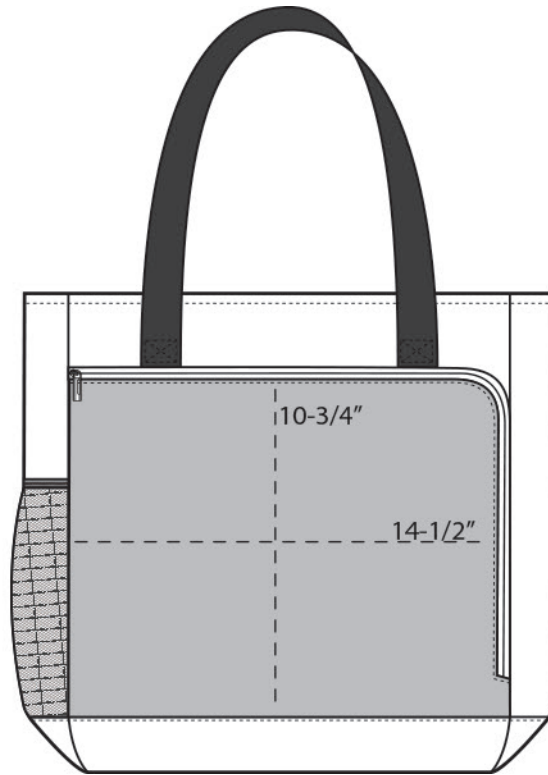

- 600D poly canvas; 360D poly twisted twill canvas
- Large zippered main compartment
- Interior padded laptop panel
- Front zippered pocket with interior organization panel
- Side mesh pocket
- Metal zipper pulls
- Over-the-shoulder length web handles
- Laptop sleeve dimensions: 13”h x 16”w; fits most 15” laptops
- Dimensions: 16”h x 15.5”w x 6.5”d; fits most 15” laptops; Approx. 1,612 cubic inches

Bags not intended for use by children 12 and under.

COLOR INFORMATION

Black
NTR BLACK C

FRONT VIEW

BACK VIEW