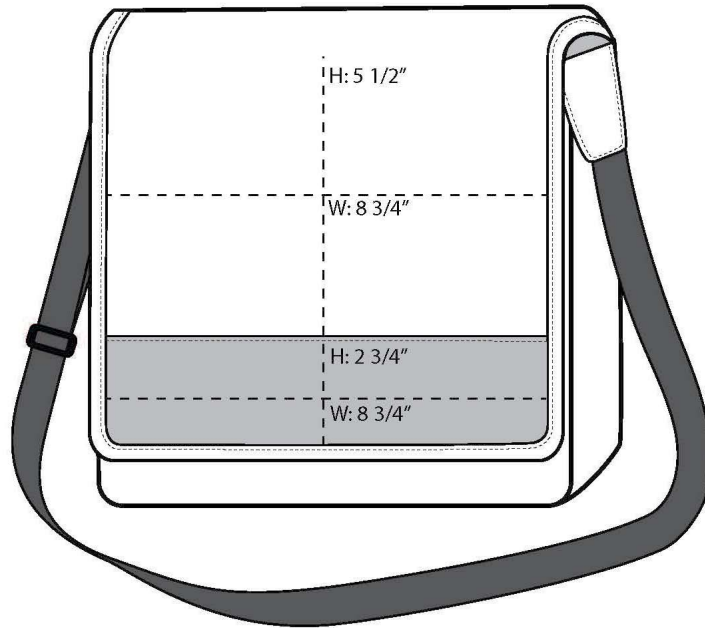

- 600 denier polyester
- Adjustable webbing shoulder strap
- Padded, insulated interior compartment
- Secure front flap with hook and loop closure
- Main compartment drawstring closure
- Interior elastic beverage holder
- Under flap and rear slip pockets
- Dimensions: 8.75"h x 9.5"w x 5"d; Approx. 415 cubic inches

Bags not intended for use by children 12 and under.

Care Instructions:
Spot clean with damp cloth.

COLOR INFORMATION

Black/ Dark
Charcoal

Dark Char-
coal/ Tropical
Pink

Military
Camo/ Black

Navy/ Twi-
light Blue

FRONT VIEW

BACK VIEW