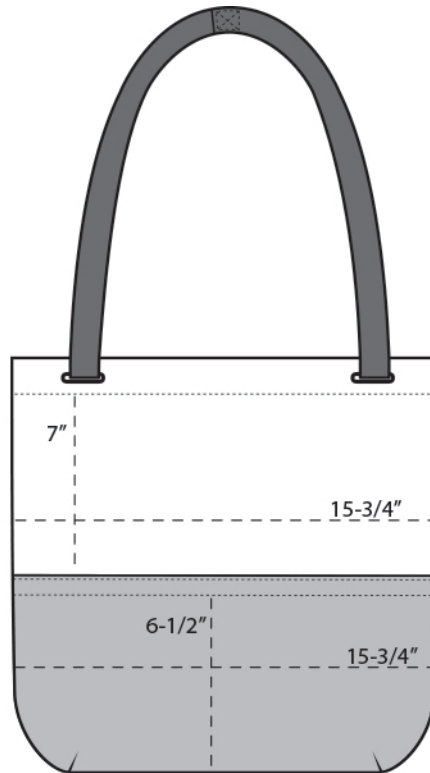

- 600D poly canvas (solid); 600D heather poly (heather)
- Adjustable web shoulder straps convert from dual handles to a cross-body strap
- Front pocket with hook and loop closure
- Dimensions: 16.25”h x 16.5”w x 4.5”d; Approx. 1,206 cubic inches

Bags not intended for use by children 12 and under.

COLOR INFORMATION

Black
NTR BLACK C

Heather Grey/
Black
NO MATCH/
NTR BLACK C

Heather Grey/
River Blue
Navy
NO MATCH/
533C

FRONT VIEW

BACK VIEW