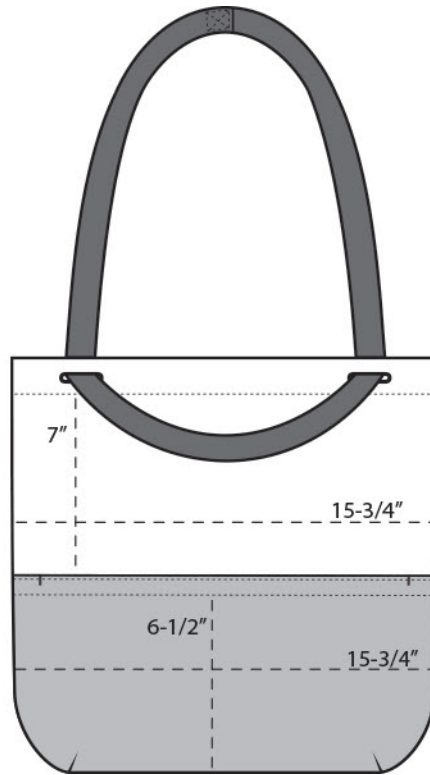

- 600D poly canvas (solid); 600D heather poly (heather)
- Adjustable web shoulder straps convert from dual handles to a cross-body strap
- Front pocket with hook and loop closure
- Dimensions: 16.25”h x 16.5”w x 4.5”d; Approx. 1,206 cubic inches

Bags not intended for use by children 12 and under.

COLOR INFORMATION

Black
NTR BLACK C

Heather Grey/
Black
NO MATCH/
NTR BLACK C

Heather Grey/
River Blue
Navy
NO MATCH/
533C

FRONT VIEW

BACK VIEW