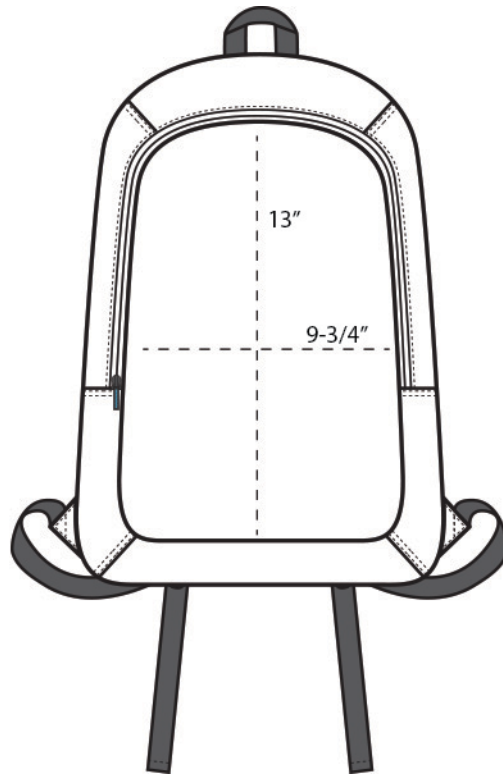

Port Authority® Crush Ripstop Backpack. BG213

Incredibly lightweight, this versatile pack has a subtle ripstop texture.

- 62 denier ripstop polyester
- Zippered main compartment
- Interior hanging pocket with hook and loop closure
- Adjustable web shoulder straps
- Dimensions: 16.75”h x 12”w x 4.75”d; Approx. 955 cubic inches

Note: Bags not intended for use by children 12 and under.

COLOR INFORMATION

Black
NTR BLACK C

Shadow Grey
COOL GRAY
9C

True Royal
7687C

PORT AUTHORITY®

Port Authority® Crush Ripstop Backpack.
BG213

FRONT VIEW

BACK VIEW

Note: Best graphic placement should be per the embellisher/screen printer recommendations.