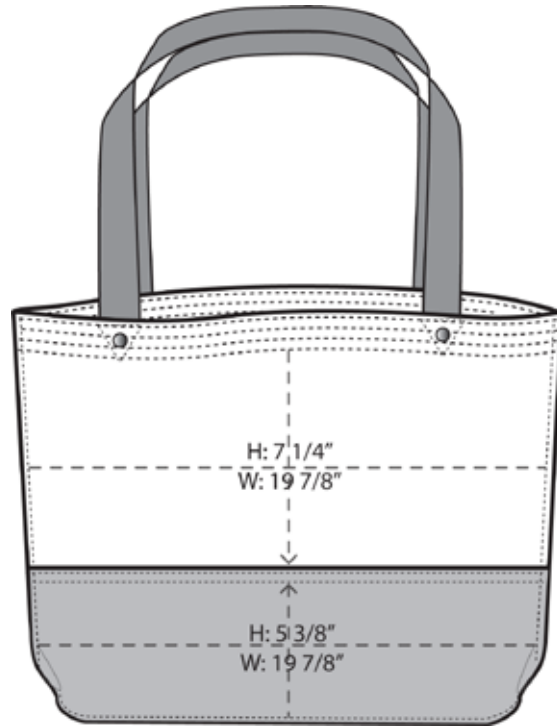

Port Authority® Large Felt Tote BG402L

Constructed from easy-to-decorate felt, this sturdy colorblock tote has riveted web handles. Available in two sizes, it's a budget-friendly way to carry almost anything.

- 100% polyester felt
- Dimensions: 14"h x 20"w x 5"d, Approx. 1,400 cubic inches

Note: Bags not intended for use by children 12 and under.

Care Instructions

Wipe clean with a damp cloth.

[Tips For Effectively Screen Printing Polyester Fabrics](#)

COLOR

Black/ Felt Charcoal
PMS NTR BLACK C

Charge Green/
Felt Grey
PMS 377 C

Felt Charcoal/
Felt Grey
PMS 7540 C

Front View

Note: Best graphic placement should be per the embellisher/screen printer recommendations.