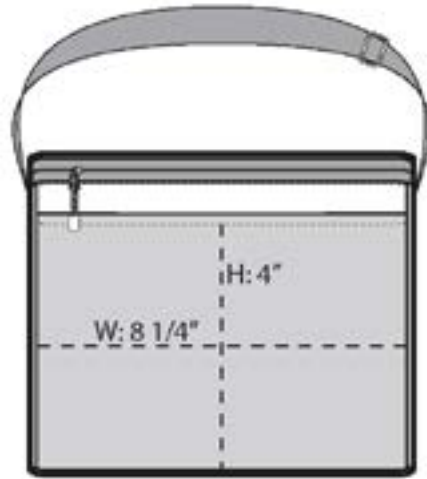

This cooler easily holds six cans as well as an ice pack and other must-haves.

- 420 denier honeycomb polyester, 600 denier polyester canvas
- Adjustable web carrying strap
- Heat-sealed, water-resistant lining
- Interior zippered mesh pocket for utensils
- Large front slip pocket for easy decoration access
- Dimensions: 6.25”h x 9”w x 7”d; Approx. 393 cubic inches

Bags not intended for use by children 12 and under.

COLOR INFORMATION

Black/Black
NTR BLACK C

Grey/Black
C

Red/Black
C

Twilight Blue/
Black
7693 C

FRONT VIEW

BACK VIEW

TOP VIEW