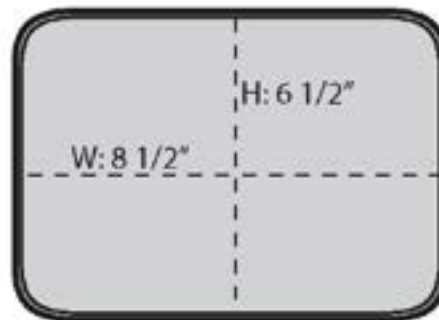

This cooler easily holds six cans as well as an ice pack and other must-haves.

- 420 denier honeycomb polyester, 600 denier polyester canvas
- Adjustable web carrying strap
- Heat-sealed, water-resistant lining
- Interior zippered mesh pocket for utensils
- Large front slip pocket for easy decoration access
- Dimensions: 6.25”h x 9”w x 7”d; Approx. 393 cubic inches

Bags not intended for use by children 12 and under.

COLOR INFORMATION

Black/Black
NTR BLACK C

Grey/Black
C

Red/Black
C

Twilight Blue/
Black
7693 C

FRONT VIEW

BACK VIEW

TOP VIEW