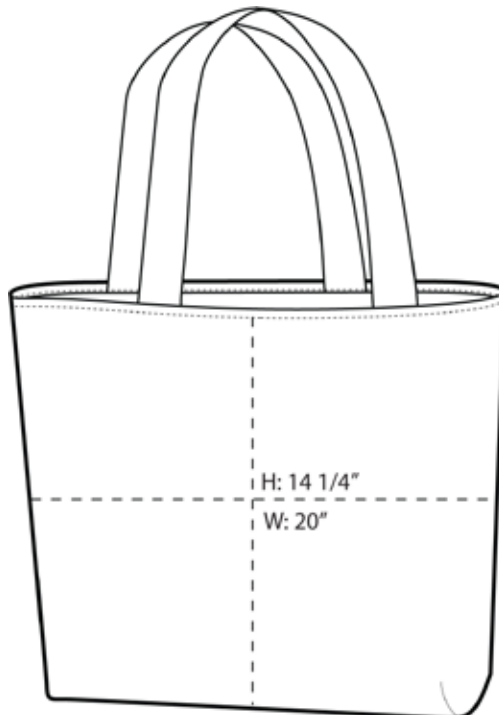

## **Port & Company® Jumbo Tote B300**

---

This sturdy, oversized tote is perfect for day trips, errands and more.

- 10-ounce, 100% cotton twill
- Durable cotton web handles
- Dimensions: 15”h x 20”w x 5”d; Approx. 1,500 cubic inches

### **COLOR**

Black  
PMS NTR BLACK C

Natural  
PMS 7500 C

**Port & Company® Jumbo Tote B300**

---

Front View

Back View

Note: Best graphic placement should be per the embellisher/screen printer recommendations.