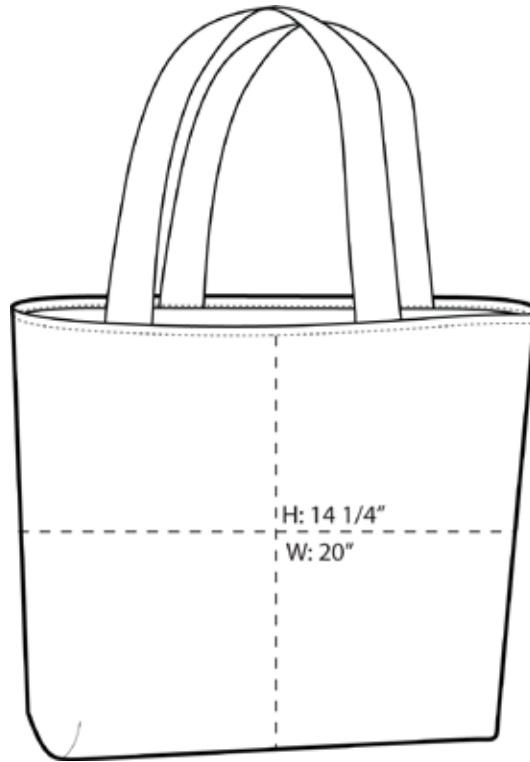

## **Port & Company® Jumbo Tote B300**

---

This sturdy, oversized tote is perfect for day trips, errands and more.

- 10-ounce, 100% cotton twill
- Durable cotton web handles
- Dimensions: 15”h x 20”w x 5”d; Approx. 1,500 cubic inches

### **COLOR**

Black  
PMS NTR BLACK C

Natural  
PMS 7500 C

**Port & Company® Jumbo Tote B300**

---

Front View

Back View

Note: Best graphic placement should be per the embellisher/screen printer recommendations.