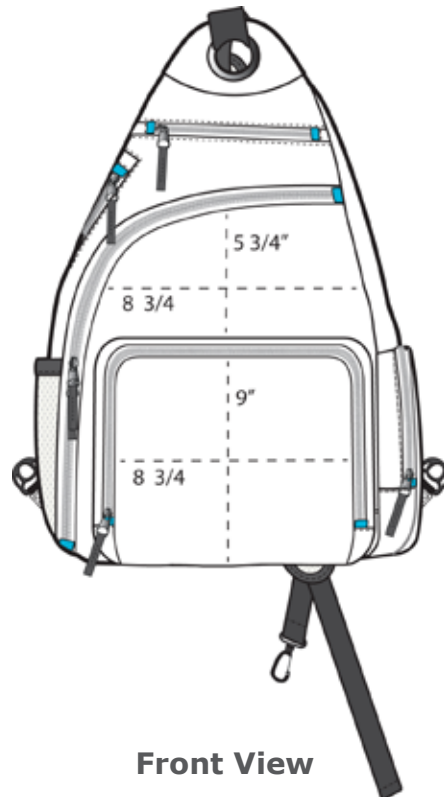

- 1,680 denier ballistic polyester
- Detachable, adjustable padded shoulder strap with detachable cell phone pocket
- Two storage compartments with zippered side entries
- Large zippered pocket
- Large front zippered pocket with organization panel and key fob
- Water bottle holder
- Side zippered pocket
- Dimensions: 21.5"h x 13.5"w x 6.25"d; Approx. 1,814 cubic inches

Note: Bags not intended for use by children 12 and under.

COLOR

Black
PMS 426 C

Chili Red
PMS 201 C

Dark Slate
PMS 432 C

Snorkel Blue
PMS 7686 C

Note: Best graphic placement should be per the embellisher/screen printer recommendations.