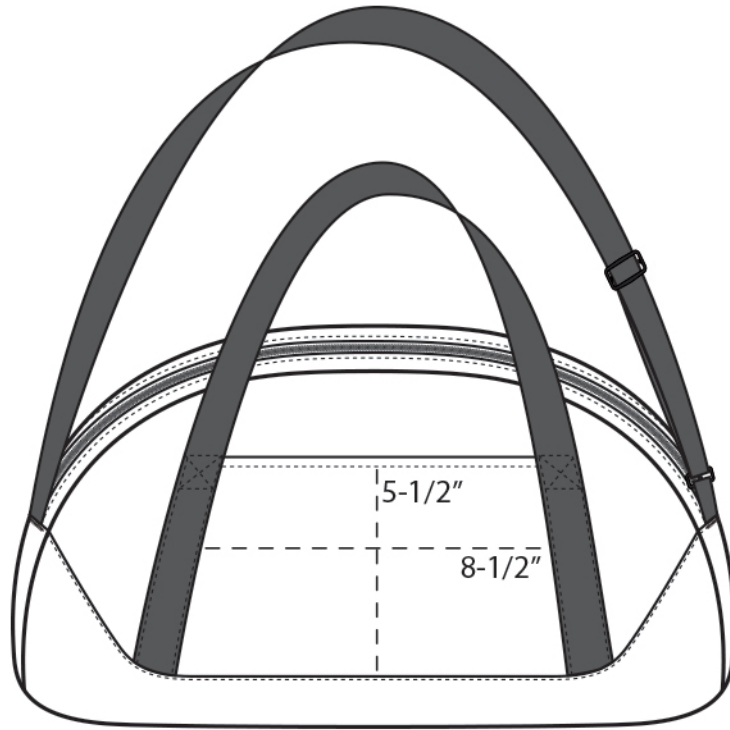

- 600D poly canvas (solid); 600D heather poly (heather)
- Front slip pocket for ease of decoration
- Large center zippered main compartment
- Adjustable web shoulder strap
- Web handles
- Dimensions: 10”h x 18”w x 8”d; Approx. 1,440 cubic inches

Bags not intended for use by children 12 and under.

---

**COLOR INFORMATION**

Black  
NTR BLACK C

Heather Grey/  
Black  
NO MATCH/  
NTR BLACK C

River Blue  
Navy  
533C

True Red/Black  
187C/NTR  
BLACK C

True Royal/  
Black  
7687C/NTR  
BLACK C

FRONT VIEW

BACK VIEW