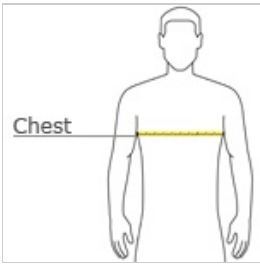

- 4.5-ounce, 100% ring spun US cotton
- 90/10 ring spun cotton/poly (Antique Cherry Red, Antique Heliconia, Antique Sapphire, and Sport Grey)
- 50/50 ring spun cotton/poly (Graphite Heather)
- 65/35 poly/ring spun cotton (Dark Heather, Heather Berry, Heather Cardinal, Heather Galapagos Blue, Heather Heliconia, Heather Indigo, Heather Irish Green, Heather Maroon, Heather Military Green, Heather Navy, Heather Orange, Heather Purple, Heather Radiant Orchid, Heather Royal, Heather Red and Heather Sapphire)
- Non-topstitched rib collar
- Taped neck and shoulders
- Recycled, high-performing black tear-away label
- Modern classic fit, seamless body
- Double-needle sleeves and hem

front

back

Please note: This product is transitioning from tear-away labels to recycled, high-performing black tear-away labels. Your order may contain a combination of both labels.

HOW TO MEASURE

CHEST WIDTH

Measure under the arm and around the fullest part of the chest with arms down, keeping tape horizontal.

SIZE CHART

	XS	S	M	L	XL	2XL	3XL	4XL	5XL
Chest	30-32	34-36	38-40	42-44	46-48	50-52	54-56	58-60	62-64