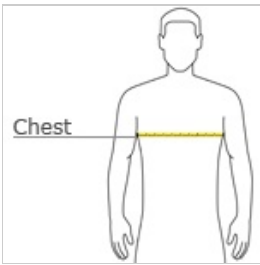

## HOW TO MEASURE

### CHEST WIDTH

Measure under the arm and around the fullest part of the chest with arms down, keeping tape horizontal.