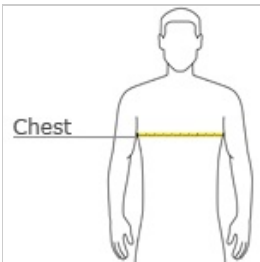

- 2.1-ounce, 100% polyester mesh
- White mesh reverse
- Double-layer construction with open, individually hemmed layers for easy decoration
- Double-needle hem

**Due to the nature of 100% polyester performance fabrics, special care must be taken throughout the screen printing process.*

CARE INSTRUCTIONS

Machine wash cold with like colors. Do not bleach. Tumble dry low. Warm iron if necessary.

front

back

HOW TO MEASURE

CHEST WIDTH

Measure under the arm and around the fullest part of the chest with arms down, keeping tape horizontal.