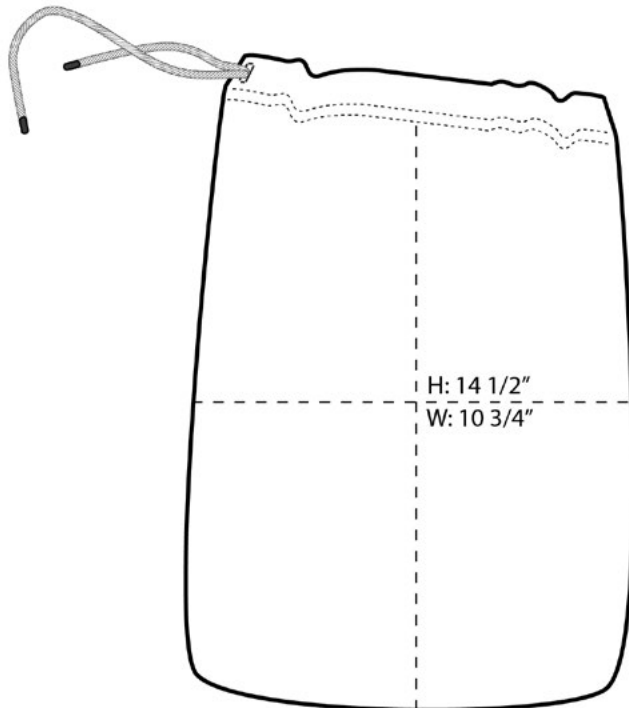

The perfect size to hold shoes or small gift items for your next promotion.

- 100% cotton sheeting
- Dyed-to-match drawcord closure
- Dimensions: 15.75”h x 11”w

Note: Bags not intended for use by children 12 and under.

# Shoe Bag. B035

---

FRONT VIEW

BACK VIEW

Note: Best graphic placement should be per the embellisher/screen printer recommendations.