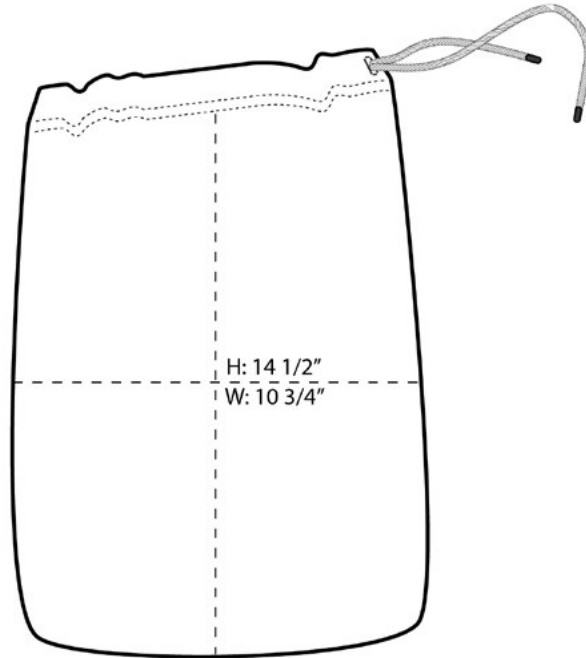

The perfect size to hold shoes or small gift items for your next promotion.

- 100% cotton sheeting
- Dyed-to-match drawcord closure
- Dimensions: 15.75”h x 11”w

Note: Bags not intended for use by children 12 and under.

# Shoe Bag. B035

---

FRONT VIEW

BACK VIEW

Note: Best graphic placement should be per the embellisher/screen printer recommendations.