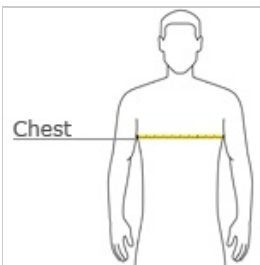

Youth Heavy Blend™ Hooded Sweatshirt. 18500B

- 8-ounce, 50/50 cotton/poly
- Double-needle stitching at waistband and cuffs
- Double-lined hood
- No drawcord at hood
- 1x1 rib knit cuffs and waistband with spandex
- Front pouch pocket

front

back

HOW TO MEASURE

CHEST WIDTH

Measure under the arm and around the fullest part of the chest with arms down, keeping tape horizontal.

SIZE CHART

	XS	S	M	L	XL
Size	6-8	10-12	14-16	18-20	22-24
Chest	30-32	32-34	34-36	36-38	38-40