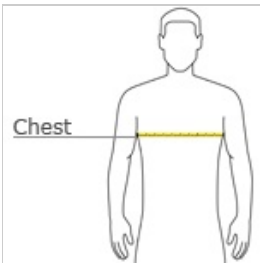

Youth Heavy Blend™ Hooded Sweatshirt. 18500B

- 8-ounce, 50/50 cotton/poly
- Double-needle stitching at waistband and cuffs
- Double-lined hood
- No drawcord at hood
- 1x1 rib knit cuffs and waistband with spandex
- Front pouch pocket

front

back

HOW TO MEASURE

CHEST WIDTH

Measure under the arm and around the fullest part of the chest with arms down, keeping tape horizontal.

SIZE CHART

	XS	XS	S	S	M	M	L	L	XL	XL
Size	6-8	6-8	10-12	10-12	14-16	14-16	18-20	18-20	22-24	22-24