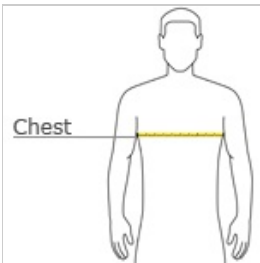

# Youth Heavy Blend™ Hooded Sweatshirt. 18500B

- 8-ounce, 50/50 cotton/poly
- Double-needle stitching at waistband and cuffs
- Double-lined hood
- No drawcord at hood
- 1x1 rib knit cuffs and waistband with spandex
- Front pouch pocket

front

back

## HOW TO MEASURE

### CHEST WIDTH

Measure under the arm and around the fullest part of the chest with arms down, keeping tape horizontal.