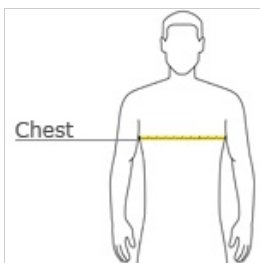

- 6-ounce, 100% US cotton)
- 50/50 cotton/poly (Dark Heather, Safety Pink, Safety Green, Safety Orange, Heathered Cardinal, Heathered Indigo, Heathered Navy, Heathered Sapphire)
- 99/1 cotton/poly (Ash)
- 90/10 cotton/poly (Sports Grey, Antique Cherry Red, Antique Irish Green, Antique Royal)
- Prepared for dying (PFD) fabric which means there are no starches, sizing or finishes on the fabric
- Non-topstitched, classic width, rib collar
- Taped neck and shoulders
- Classic fit, seamless body
- Tearaway label; transitioning to recycled material

HOW TO MEASURE

CHEST WIDTH

Measure under the arm and around the fullest part of the chest with arms down, keeping tape horizontal.

SIZE CHART

	S	M	L	XL	2XL	3XL	4XL	5XL
Chest	34-36	38-40	42-44	46-48	50-52	54-56	58-60	62-64