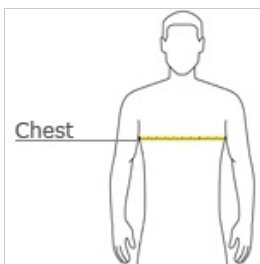

- 6.1-ounce, 100% US cotton)
- 50/50 cotton/poly (Dark Heather, Safety Pink, Safety Green, Safety Orange, Heathered Cardinal, Heathered Indigo, Heathered Navy, Heathered Sapphire)
- 99/1 cotton/poly (Ash)
- 90/10 cotton/poly (Sports Grey, Antique Cherry Red, Antique Irish Green, Antique Royal)
- Non-topstitched, classic width, rib collar
- Taped neck and shoulders
- Tubular

HOW TO MEASURE

CHEST WIDTH

Measure under the arm and around the fullest part of the chest with arms down, keeping tape horizontal.

SIZE CHART

	S	M	L	XL	2XL	3XL	4XL	5XL
Chest	34-36	38-40	42-44	46-48	50-52	54-56	58-60	62-64