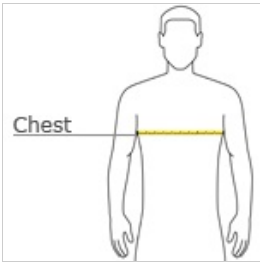

Youth Ultra Cotton® Long Sleeve T-Shirt. 2400B

- 6.1-ounce, 100% cotton
- 99/1 cotton/poly (Ash)
- 90/10 cotton/poly (Sport Grey)
- Double-needle neck and hem
- Taped neck and shoulders
- Rib knit cuffs

front

back

HOW TO MEASURE

CHEST WIDTH

Measure under the arm and around the fullest part of the chest with arms down, keeping tape horizontal.

SIZE CHART

	S	M	L	XL
Size	8	10/12	14/16	18

COLOR INFORMATION