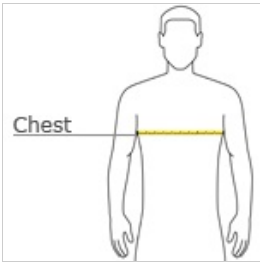

Youth Ultra Cotton® Long Sleeve T-Shirt. 2400B

- 6.1-ounce, 100% cotton
- 99/1 cotton/poly (Ash)
- 90/10 cotton/poly (Sport Grey)
- Double-needle neck and hem
- Taped neck and shoulders
- Rib knit cuffs

front

back

HOW TO MEASURE

CHEST WIDTH
Measure under the arm and around the fullest part of the chest with arms down, keeping tape horizontal.

SIZE CHART

| | S | M | L | XL |
|------|-----|-------|-------|-------|
| Size | 6/8 | 10/12 | 14/16 | 18/20 |