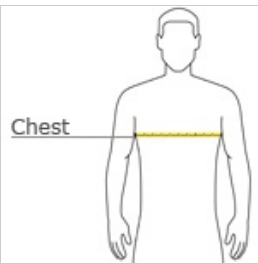

Youth Dri-Power® 50/50 Cotton/Poly T-Shirt. 29B

- 5.4-ounce, 50/50 cotton/poly
- 47/53 cotton/poly (Oxford)
- Moisture-wicking
- Tear-away label
- Seamless 1x1 rib knit crew collar
- Double-needle coverstitching on front neck
- Shoulder-to-shoulder taping
- Double-needle sleeves and hem
- Ash (formerly Birch)

front

back

HOW TO MEASURE

CHEST WIDTH
Measure under the arm and around the fullest part of the chest with arms down, keeping tape horizontal.

SIZE CHART

	XS	S	M	L	XL
Size	2/4	6/8	10/12	14/16	18/20

COLOR INFORMATION