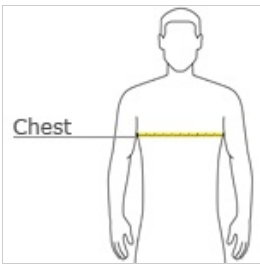

# Youth Dri-Power® 50/50 Cotton/Poly T-Shirt. 29B

- 5.4-ounce, 50/50 cotton/poly
- 47/53 cotton/poly (Oxford)
- Moisture-wicking
- Tear-away label
- Seamless 1x1 rib knit crew collar
- Double-needle coverstitching on front neck
- Shoulder-to-shoulder taping
- Double-needle sleeves and hem
- Ash (formerly Birch)

## HOW TO MEASURE

### CHEST WIDTH

Measure under the arm and around the fullest part of the chest with arms down, keeping tape horizontal.

## SIZE CHART

	M	L	XL	XS	S
Size	10/12	14/16	18/20	2/4	6/8