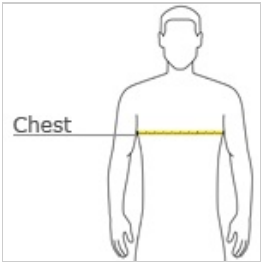

# DISCONTINUED Gildan Performance® Core T-Shirt. 46000

- 4.7-ounce, 100% filament polyester
- Moisture-wicking
- Anti-odor properties
- Snag resistant
- Seamed single-needle 3/4" collar
- Tearaway label
- Double-needle sleeves and hem

### HOW TO MEASURE

#### CHEST WIDTH

Measure under the arm and around the fullest part of the chest with arms down, keeping tape horizontal.