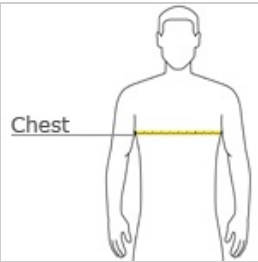

Hanes® Authentic 100% Cotton T-Shirt. 5250

- 6-ounce, 100% cotton
- 99/1 cotton/poly (Ash)
- 60/40 cotton/poly (Charcoal Heather, Oxford Grey, Safety Green, Safety Orange)
- 90/10 cotton/poly (Light Steel)
- Tear-away label
- Set-in 1x1 rib crew neck
- Self-fabric neck tape for comfort
- Quarter-turned body
- Classic fit

front

back

HOW TO MEASURE

CHEST WIDTH

Measure under the arm and around the fullest part of the chest with arms down, keeping tape horizontal.

SIZE CHART

| | S | M | L | XL | 2XL | 3XL | 4XL | 5XL |
|-------|-------|-------|-------|-------|-------|-------|-------|-------|
| Chest | 34-36 | 38-40 | 42-44 | 46-48 | 50-52 | 54-56 | 58-60 | 62-64 |