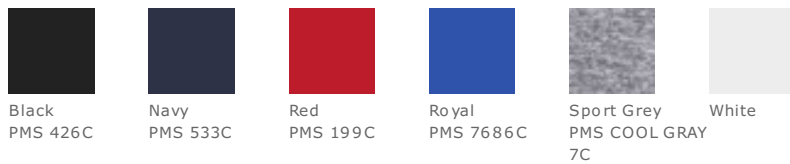

Gildan® Youth Heavy Cotton™ 100% Cotton Long Sleeve T-Shirt. 5400B

- 5.3-ounce, 100% cotton
- 90/10 cotton/poly (Sport Grey)
- Seamless double-needle 3/4" collar
- Taped neck and shoulders
- Tearaway label
- Rib knit cuffs
- Double-needle hem

SIZE CHART

	XS	S	M	L	XL
Size	2/4	6/8	10/12	14/16	18/20

COLOR INFORMATION

*Not all sizes are available in every color.