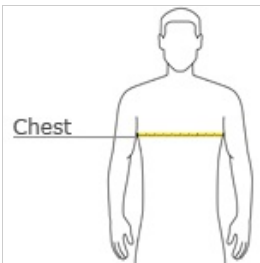

HOW TO MEASURE

CHEST WIDTH

Measure under the arm and around the fullest part of the chest with arms down, keeping tape horizontal.

SIZE CHART

	XS	S	M	L	XL
Size	2/4	6/8	10/12	14/16	18/20