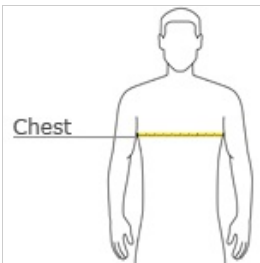

Gildan® Youth Heavy Cotton™ 100% Cotton Long Sleeve T-Shirt. 5400B

- 5.3-ounce, 100% cotton
- 90/10 cotton/poly (Sport Grey)
- Seamless double-needle 3/4" collar
- Taped neck and shoulders
- Tearaway label
- Rib knit cuffs
- Double-needle hem

CARE INSTRUCTIONS

Machine wash warm, inside out, with like colors.
Only non-chlorine bleach. Tumble dry medium. Do not iron if decorated. Do not dry clean.

front

back

HOW TO MEASURE

CHEST WIDTH

Measure under the arm and around the fullest part of the chest with arms down, keeping tape horizontal.

SIZE CHART

	XS	S	M	L	XL
Size	2/4	6/8	10/12	14/16	18/20

COLOR INFORMATION

*Not all sizes are available in every color.