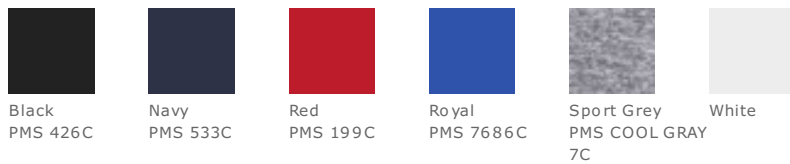

COLOR INFORMATION

*Not all sizes are available in every color.