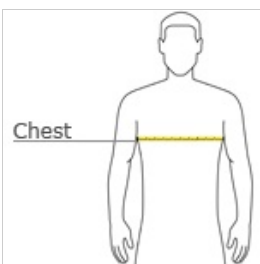

- 5.5-ounce, 50 cotton/50 poly
- DryBlend moisture-wicking properties
- Tearaway label
- Non-topstitched, classic width, rib collar
- Taped neck and shoulders

Please note: This product is transitioning from heat transfer labels to tearaway labels. Your order may contain a combination of both labels.

front

back

HOW TO MEASURE

CHEST WIDTH

Measure under the arm and around the fullest part of the chest with arms down, keeping tape horizontal.

SIZE CHART

	S	M	L	XL	2XL	3XL	4XL	5XL
Chest	34-36	38-40	42-44	46-48	50-52	54-56	58-60	62-64