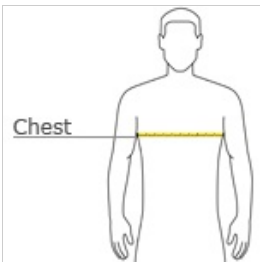

Youth NuBlend® Full-Zip Hooded Sweatshirt. 993B

- 8-ounce, 50/50 cotton/poly NuBlend® pill-resistant fleece
- High stitch density for a smooth printing canvas
- Single-ply hood
- 1x1 rib knit cuffs and waistband
- Double-needle, coverseamed neck, armholes and waistband
- Front pouch pockets
- Ash (formerly Birch)
- No drawcord at hood

CARE INSTRUCTIONS

Machine wash cold with like colors. Use only non-chlorine bleach when needed. Tumble dry low. Do not iron or dry clean, if decorated.

front

back

HOW TO MEASURE

CHEST WIDTH

Measure under the arm and around the fullest part of the chest with arms down, keeping tape horizontal.

SIZE CHART

	S	M	L	XL
Size	6/8	10/12	14/16	18/20

COLOR INFORMATION

Ash
PMS 427C

Black
PMS NTR BLACK
C

Navy
PMS 296 C

*Not all sizes are available in every color.