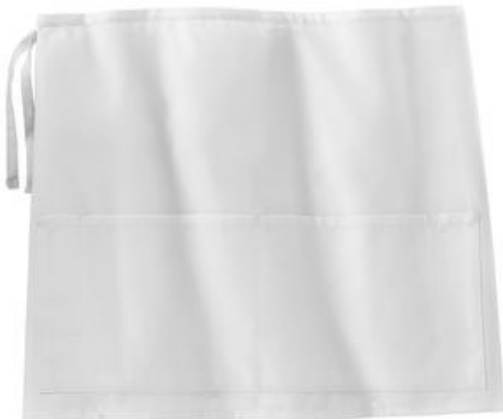

Port Authority® Easy Care Half Bistro Apron with Stain Release. A706

Stain-release protection and an easy care blend make this apron perfect for the restaurant or home.

- 8-ounce, 65/35 poly/cotton twill
- Two front pockets with pen pockets
- 27"w x 18"l

CARE INSTRUCTIONS

Machine wash warm, do not bleach. Tumble dry low.

front

SIZE CHART

	OSFA
Length	18
Apron Waist Width	27
Pocket Height	8
Pocket Width	20 1/2

COLOR INFORMATION

Black
PMS NTR BLACK
C