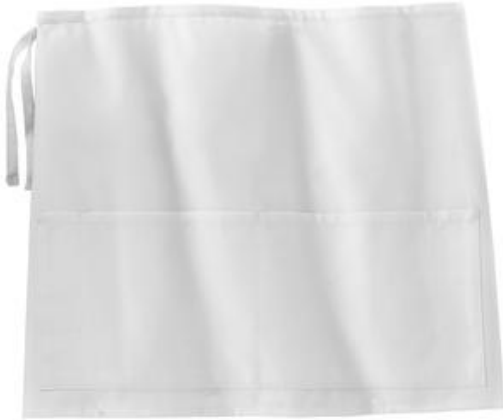

**Port Authority® Easy Care Half Bistro Apron with Stain Release. A706**

Stain-release protection and an easy care blend make this apron perfect for the restaurant or home.

- 8-ounce, 65/35 poly/cotton twill
- Two front pockets with pen pockets
- 27"w x 18"l

**CARE INSTRUCTIONS**

Machine wash warm, do not bleach. Tumble dry low.

front

**SIZE CHART**

	OSFA
Length	18
Apron Waist Width	27
Pocket Height	8
Pocket Width	20 1/2

**COLOR INFORMATION**

Black  
PMS NTR BLACK  
C