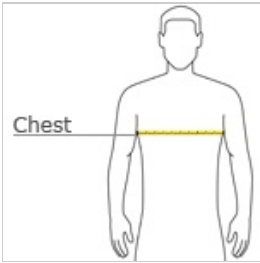

The sleeveless silhouette of the Rebel Blended Jersey is perfect for warmer weather.

- 4.3-ounce 60/40 combed ring spun cotton/poly
- Classic fit
- Tear-away label
- Jersey binding at neckline and armholes

front

back

HOW TO MEASURE

CHEST WIDTH
 Measure under the arm and around the fullest part of the chest with arms down, keeping tape horizontal.

SIZE CHART

	S	M	L	XL	2XL	3XL
Chest	32-34	35-37	38-40	41-43	44-46	49-50