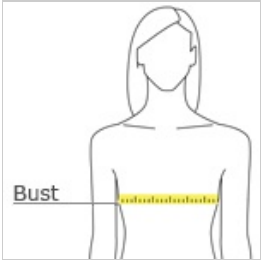

# DISCONTINUED Alternative Women's Runaway Blended Jersey Tank. AA6044

Effortless and easy, this comfortable tank is the perfect foundation for any outfit.

- 4.3-ounce 60/40 combed ring spun cotton/poly
- Classic fit
- Tear-away label
- Jersey binding at neckline and armholes

front

back

## HOW TO MEASURE

### BUST

Measure under the arm and around the fullest part of the bust with arms down, keeping tape horizontal.