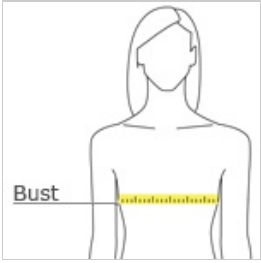

Alternative Women's Runaway Blended Jersey Tank. AA6044

Effortless and easy, this comfortable tank is the perfect foundation for any outfit.

- 4.3-ounce 60/40 combed ring spun cotton/poly
- Classic fit
- Tear-away label
- Jersey binding at neckline and armholes

front

back

HOW TO MEASURE

BUST

Measure under the arm and around the fullest part of the bust with arms down, keeping tape horizontal.

COLOR INFORMATION