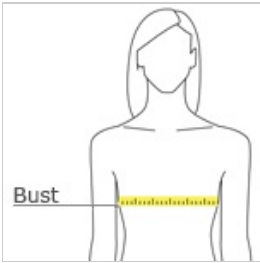

CARE INSTRUCTIONS

Machine wash cold. Tumble dry low.

front

back

HOW TO MEASURE

BUST

Measure under the arm and around the fullest part of the bust with arms down, keeping tape horizontal.

SIZE CHART

| | XS | S | M | L | XL | 2XL |
|-------|-------|-------|-------|-------|-------|-------|
| Chest | 30-31 | 32-33 | 34-35 | 36-37 | 38-39 | 40-41 |

COLOR INFORMATION

Elephant Grey
PMS 404C

Royal Blue
PMS 654C