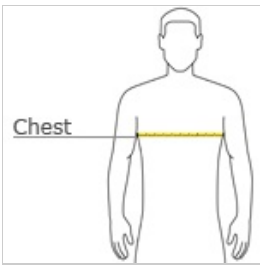

BELLA+CANVAS.

BELLA+CANVAS® Unisex Heather CVC Short Sleeve Tee. BC3001CVC

- Retail fit
- Tear-away label
- Side seamed
- Shoulder taping
- Athletic Heather/Black Heather: 4.2-ounce, 90/10 Airlume combed and ring spun cotton/poly, 32 singles
- Heather CVC/Solid CVC Blend Colors: 52/48 Airlume combed and ring spun cotton/poly
- Prism: 99/1 Airlume combed and ring spun cotton/poly

CARE INSTRUCTIONS

Machine wash warm, inside out, with like colors. Only non-cholorine bleach. Tumble dry low. Medium iron. Do not iron decoration. Do not dry clean.

front

back

HOW TO MEASURE

CHEST WIDTH

Measure under the arm and around the fullest part of the chest with arms down, keeping tape horizontal.

SIZE CHART

	XS	S	M	L	XL	2XL	3XL	4XL
Chest	31-34	34-37	38-41	42-45	46-49	50-53	54-57	58-61

COLOR INFORMATION

Athletic Heather	Black Heather	Dark Grey Heather	Deep Heather	Heather Aqua	Heather Autumn	Heather Blue	Heather Brown	Heather Cardinal	Heather Clay	Heather Columbia Blue
Heather Deep Teal	Heather Dust	Heather Dusty Blue	Heather Forest	Heather Grass Green	Heather Green	Heather Ice Blue	Heather Kelly	Heather Lapis	Heather Maroon	Heather Mauve
Heather Midnight Navy	Heather Military Green	Heather Mint	Heather Mustard	Heather Navy	Heather Olive	Heather Orange	Heather Orchid	Heather Peach	Heather Prism Blue	Heather Prism Dusty Blue