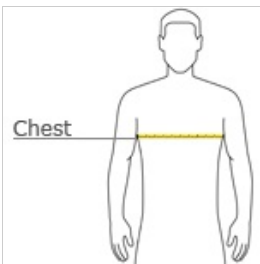

BELLA+CANVAS. BELLA+CANVAS® Unisex Jersey Short Sleeve V-Neck Tee. BC3005

- Retail fit
- Tear-away label
- Side seamed
- Shoulder taping
- Solid Colors: 4.2-ounce, 100% Airlume combed and ring spun cotton, 32 singles
- Ash: 99/1 Airlume combed and ring spun cotton/poly
- Athletic Heather/Black Heather: 90/10 Airlume combed and ring spun cotton/poly
- Heather CVC Colors: 52/48 Airlume combed and ring spun cotton/poly
- Marble Colors: 4-ounce, 91/9 poly/Airlume combed and ring spun cotton, 32 singles
- Slub Colors: 4-ounce, 50/37.5/12.5 poly/Airlume combed and ring spun cotton/rayon, 32 singles

front

back

CARE INSTRUCTIONS

Machine wash warm, inside out, with like colors. Only non-cholorine bleach. Tumble dry low. Medium iron. Do not iron decoration. Do not dry clean.

HOW TO MEASURE

CHEST

With arms down at sides, measure around the upper body, under arms and over the fullest part of the chest.

SIZE CHART

	XS	S	M	L	XL	2XL	3XL
Chest	31-34	34-37	38-41	42-45	46-49	50-53	54-57

COLOR INFORMATION

 Ash PMS 428CP	 Asphalt PMS BLACK 7U	 Asphalt Slub PMS 425 C	 Athletic Heather PMS 428U	 Black PMS Black C	 Black Heather PMS BLACK 7 CP	 Black Marble PMS Black 7C	 Charcoal Black Slub PMS 426C	 Charcoal Marble PMS Black 7C	 Dark Grey PMS 432 CP	 Dark Grey Heather PMS 426C
 Deep Heather PMS 2333CP	 Deep Teal PMS 3025CP	 Forest Marble PMS 267 UP	 Heather Cardinal PMS 7421 C	 Heather Grass Green PMS 3425 UP	 Heather Navy PMS 2379C	 Heather Red PMS 193C	 Heather True Royal PMS 286 CP	 Maroon PMS 7643C	 Maroon Marble PMS 7428C	 Navy PMS 533C
 Navy Marble PMS 534C	 Navy Slub PMS 533C	 Red PMS 200C	 Stone Marble PMS 451 UP	 Team Purple PMS 2695C	 True Royal PMS 7684CP	 True Royal Marble PMS 293CP	 Vintage Black PMS 419 C	 White PMS White C	 White Marble PMS Cool Grey 3C	 White Slub PMS White C