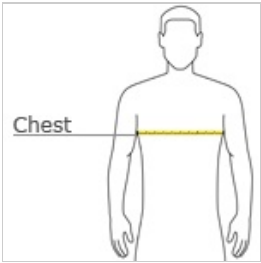

BELLA+CANVAS.

BELLA+CANVAS® Unisex Jersey Long Sleeve Tee. BC3501

- Retail fit
- Tear-away label
- Side seamed
- Ribbed cuffs
- 4.2-ounce, 100% Airlume combed and ring spun cotton, 32 singles

CARE INSTRUCTIONS

Machine wash warm, inside out, with like colors. Only non-chlorine bleach. Tumble dry low. Medium iron. Do not iron decoration. Do not dry clean.

front

back

HOW TO MEASURE

CHEST WIDTH

Measure under the arm and around the fullest part of the chest with arms down, keeping tape horizontal.

SIZE CHART

	XS	S	M	L	XL	2XL
Chest	31-34	34-37	38-41	42-45	46-49	50-53

COLOR INFORMATION

Black
PMS Black C

Military Green
PMS 2410 UP

Natural
PMS 7500C

Navy
PMS 533C

Red
PMS 200C