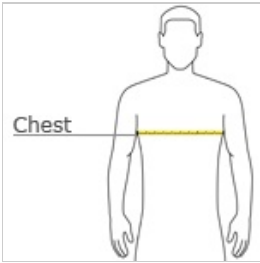

BELLA+CANVAS.

BELLA+CANVAS[®] Youth Sponge Fleece Pullover Hoodie BC3719Y

- Tear-away label
- Side seamed
- Solid Colors: 7-ounce, 52/48 Airlume combed and ring spun cotton/poly fleece, 32 singles
- Athletic Heather: 7-ounce, 90/10 Airlume combed and ring spun cotton/poly fleece, 32 singles

CARE INSTRUCTIONS

Machine wash warm, inside out, with like colors. Only non-chlorine bleach. Tumble dry low. Medium iron. Do not iron decoration. Do not dry clean.

HOW TO MEASURE

CHEST WIDTH

Measure under the arm and around the fullest part of the chest with arms down, keeping tape horizontal.

SIZE CHART

	S	M	L
Size	6-8	10-12	14-16
Chest	28-30	30-32	32-34

COLOR INFORMATION

Athletic Heather
PMS 428U

Black
PMS BLACK C

Dark Grey Heather
PMS 426C

Navy
PMS 533C