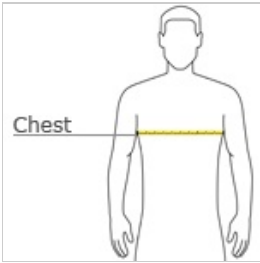

# BELLA+CANVAS<sup>®</sup> Youth Sponge Fleece Pullover Hoodie BC3719Y

- Tear-away label
- Side seamed
- Solid Colors: 7-ounce, 52/48 Airlume combed and ring spun cotton/poly fleece, 32 singles
- Athletic Heather: 7-ounce, 90/10 Airlume combed and ring spun cotton/poly fleece, 32 singles

### HOW TO MEASURE

#### CHEST WIDTH

Measure under the arm and around the fullest part of the chest with arms down, keeping tape horizontal.