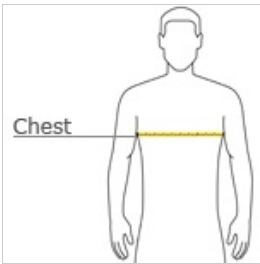

# BELLA+CANVAS. BELLA+CANVAS® Unisex Sponge Fleece Pullover Hoodie. BC3719

- Retail fit
- Tear-away label
- White drawcords
- Side seamed
- Kangaroo pockets
- Rib knit cuffs and hem
- Solid Colors and Heather Colors: 7-ounce, 52/48 Airlume combed and ring spun cotton/poly fleece, 32 singles
- Athletic Heather: 7-ounce, 90/10 Airlume combed and ring spun cotton/poly fleece, 32 singles
- Heather Navy: 7-ounce, 60/40 Airlume combed and ring spun cotton/poly fleece, 32 singles
- DTG Colors: 7-ounce, 70/30 Airlume combed and ring spun cotton/poly fleece with 100% cotton face for printability

front

back

## HOW TO MEASURE

**CHEST WIDTH**  
Measure under the arm and around the fullest part of the chest with arms down, keeping tape horizontal.