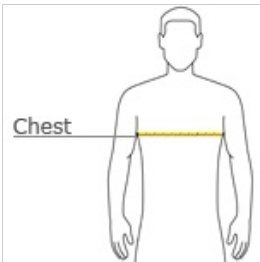

# BELLA+CANVAS. BELLA+CANVAS® Unisex Sponge Fleece Full-Zip Hoodie. BC3739

- Retail fit
- Tear-away label
- White drawcords
- Side seamed
- Full-zip with white taping
- Rib knit cuffs and hem
- Solid Colors and Heather Colors: 7-ounce, 52/48 Airlume combed and ring spun cotton/poly fleece, 32 singles
- Athletic Heather: 7-ounce, 90/10 Airlume combed and ring spun cotton/poly fleece, 32 singles
- Heather Navy: 7-ounce, 60/40 Airlume combed and ring spun cotton/poly fleece, 32 singles
- DTG Colors: 7-ounce, 70/30 Airlume combed and ring spun cotton/poly fleece, 32 singles

front

back

### HOW TO MEASURE

#### CHEST WIDTH

Measure under the arm and around the fullest part of the chest with arms down, keeping tape horizontal.