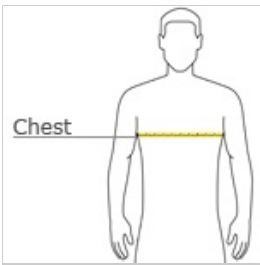

CARE INSTRUCTIONS

Machine wash warm, inside out, with like colors. Only non-chlorine bleach. Tumble dry low. Medium iron. Do not iron decoration. Do not dry clean.

front

back

HOW TO MEASURE

CHEST WIDTH

Measure under the arm and around the fullest part of the chest with arms down, keeping tape horizontal.

SIZE CHART

	XS	S	M	L	XL	2XL
Chest	31-34	34-37	38-41	42-45	46-49	50-53

COLOR INFORMATION

Charcoal-Black Triblend
PMS 426C

Grey Triblend
PMS 416U

Maroon Triblend
PMS 209U

Navy Triblend
PMS 2380C

Solid Black Triblend
PMS BLACK C