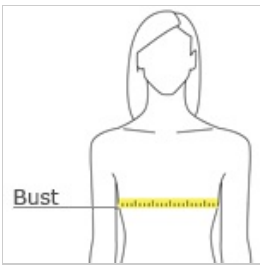

BELLA+CANVAS.

BELLA+CANVAS® Women's Relaxed Jersey Short Sleeve Tee. BC6400

- Relaxed fit
- Tear-away label
- Side seamed
- Solid Colors: 4.2-ounce, 100% Airlume combed and ring spun cotton, 32 singles
- Dark Grey Heather: 52/48 Airlume combed and ring spun cotton/poly
- Triblend Colors: 3.8-ounce, 50/25/25 poly/Airlume combed and ring spun cotton/rayon, 40 singles
- Athletic Heather: 90/10 Airlume combed and ring spun cotton/poly

CARE INSTRUCTIONS

Machine wash warm, inside out, with like colors. Only non-cholorine bleach. Tumble dry low. Medium iron. Do not iron decoration. Do not dry clean.

front

back

HOW TO MEASURE

BUST
Measure under the arm and around the fullest part of the bust with arms down, keeping tape horizontal.

SIZE CHART

	S	M	L	XL	2XL
Size	6-8	8-10	10-12	14-18	20-22
Bust	30-32	32-33 1/2	33 1/2- 35 1/2	35 1/2- 37 1/2	37 1/2- 39 1/2

COLOR INFORMATION