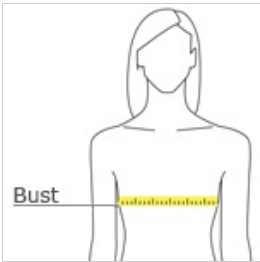

**

CARE INSTRUCTIONS

Machine wash warm, inside out, with like colors.
 Only non-chlorine bleach. Tumble dry low.
 Medium iron. Do not iron decoration. Do not dry clean.

front

back

HOW TO MEASURE

BUST
 With arms down at sides, measure around the upper body, under arms and around the fullest part of the bust.

SIZE CHART

| | S | M | L | XL |
|-------|-----------|----------------|----------------|----------------|
| Size | 6-8 | 8-10 | 10-12 | 14-18 |
| Chest | 32-33 1/2 | 33 1/2- 35 1/2 | 35 1/2- 37 1/2 | 37 1/2- 39 1/2 |