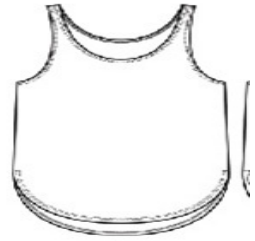

BELLA+CANVAS.

**DISCONTINUED BELLA+CANVAS® Women's
Flowy Side-Slit Tank. BC8802**

- Relaxed, drapey fit
- Tear-away label
- Scoop neck
- Side seamed
- Side slits
- High-low rounded hem
- 3.7-ounce, 65/35 poly/viscose, 32 singles

CARE INSTRUCTIONS

Machine wash warm, inside out, with like colors. Only non-chlorine bleach. Tumble dry low. Medium iron. Do not iron decoration. Do not dry clean.

front

back

HOW TO MEASURE

BUST

Measure under the arm and around the fullest part of the bust with arms down, keeping tape horizontal.