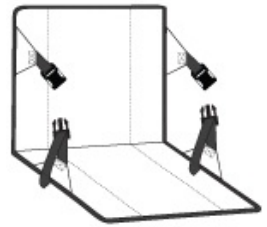

back

COLOR INFORMATION

Black
PMS NTR BLACK

Navy
PMS 533C

Red
PMS 193 C

Royal
PMS 7687C