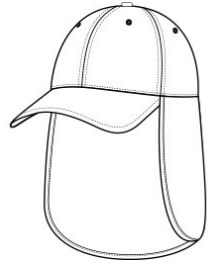

- 75/25 poly/nylon ripstop
- No Fly Zone® insect repellent technology
- UPF 30+ sun protection
- Moisture-wicking sweatband
- Unstructured
- Low-profile
- Adjustable cord and toggle at crown
- Elongated bill for additional sun protection
- 9.875"h x 19.125"w back neck sun cape

Specially treated products may be subject to additional requirements. Please check with your local authorities for any additional requirements that may apply.

front

back

HOW TO MEASURE

HATS

Measure the circumference around the head, above the eyebrow and at the widest part of the head. Divide number by 3.14 for hat size.