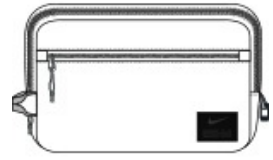

CQ9470

This tote has a minimal design to help keep shoes and other extras secure in your travels between home, work and the gym.

- 100% polyester
- Top zips open wide so you can pack or unpack quickly
- Exterior zippered pocket keeps small items close and organized
- Convenient side handle so you can grab and go
- Ventilation to let your stuff breathe
- Contrast welded swoosh design trademark
- Dimensions: 12"l x 6"w x 7"h; Approx. 671 cubic inches

**

front

back

COLOR INFORMATION