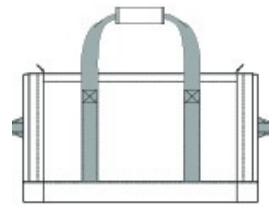

back

COLOR INFORMATION