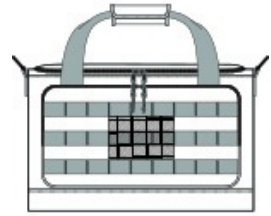

Compact-yet tactical feature-heavy-this gear bag is rugged and functional. Loop panels stand at the ready to display patches and badges.

- 600D polyester canvas
- D-shaped, zippered main compartment
- Interior storage pockets
- Web carry handles with padded handle w rap
- Adjustable, removable, padded shoulder strap
- Side daisy chains
- Front zippered pocket w ith daisy chain and loop panel for badges and patches
- Dimensions: 10"h x 16"l x 9.5"d

Note: Bags not intended for use by children 12 and under.

front

back

COLOR INFORMATION

Black
PMS BLACK C

Charcoal
PMS 426C

Coyote Brown
PMS 2326C

Olive Drab Green
PMS 7771C